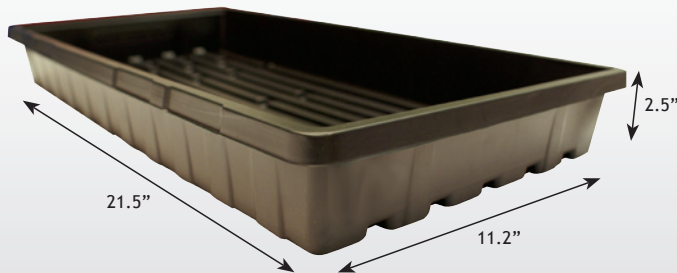

Unique, innovative products constructed with premium materials

mondi™

gardening

propagation tray

1020 no holes

- Deep, continuous channels and 'level fit' wide ridges prevent water pooling and provide better stability for propagation media
- Super reinforced sides and lip, thick plastic and UV protection for durability and long life
- Engineered tray-ends add extra strength, making them easier to carry and move
- Easy to nest and separate

Make the Easy Grow Combo™!

Ideal in combination with our
Mini-Greenhouse and 55-01 Insert!

model #G150

mondi™ is used under licence.

for more information visit:
www.mondiproducts.com