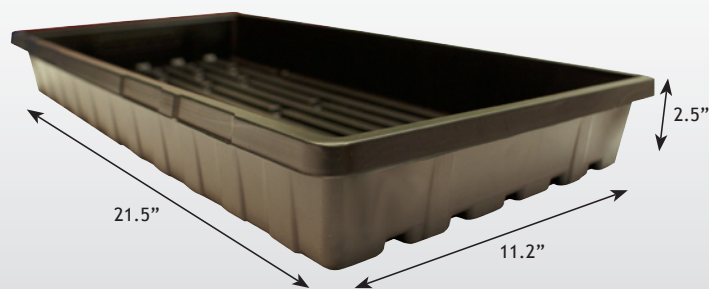

Unique, innovative products constructed with premium materials

mondi™

gardening

propagation tray

1020 with holes

- Deep, continuous channels and 'level fit' wide ridges prevent water pooling and provide better stability for propagation media
- 40 uniformly drilled holes with clean edges
- Super reinforced sides and lip, thick plastic and UV protection for durability and long life
- Engineered tray-ends add extra strength, making them easier to carry and move
- Easy to nest and separate

Make the Easy Grow Combo™!
Ideal in combination with our
Mini-Greenhouse and 55-01 Insert!

model #G155

mondi™ is used under licence.

for more information visit:
www.mondiproductions.com