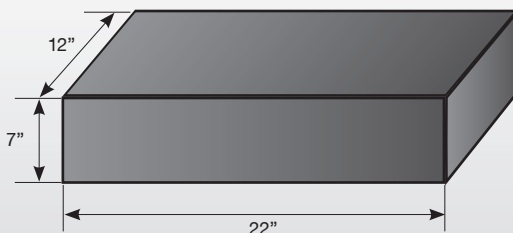

Unique, innovative products constructed with premium materials

mondi™

gardening

transport boxes

- Mondi's Transportation Box is the ultimate in transporting delicate cuttings.
- The unique design of the side entry allows the mondi Easy Grow Combo (the mondi Mini-Greenhouse in 7" or 4", the Mondi 1020 Nursery Tray and the optional mondi 55-01 Pellet Pocket Insert) to delicately slide in or out as one unit.
- This unique design reduces or eliminates damages, increases efficiency and packing speeds, and provides unparalleled storage and transportation solution.