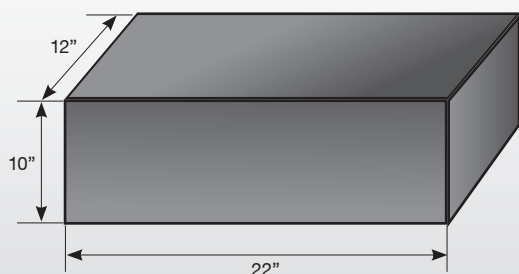

Unique, innovative products constructed with premium materials

mondi™

gardening

transport boxes

- Mondi's Transportation Box is the ultimate in transporting delicate cuttings.
- The unique design of the side entry allows the mondi Easy Grow Combo (the mondi Mini-Greenhouse in 7" or 4", the Mondi 1020 Nursery Tray and the optional mondi 55-01 Pellet Pocket Insert) to delicately slide in or out as one unit.
- This unique design reduces or eliminates damages, increases efficiency and packing speeds, and provides unparalleled storage and transportation solution.