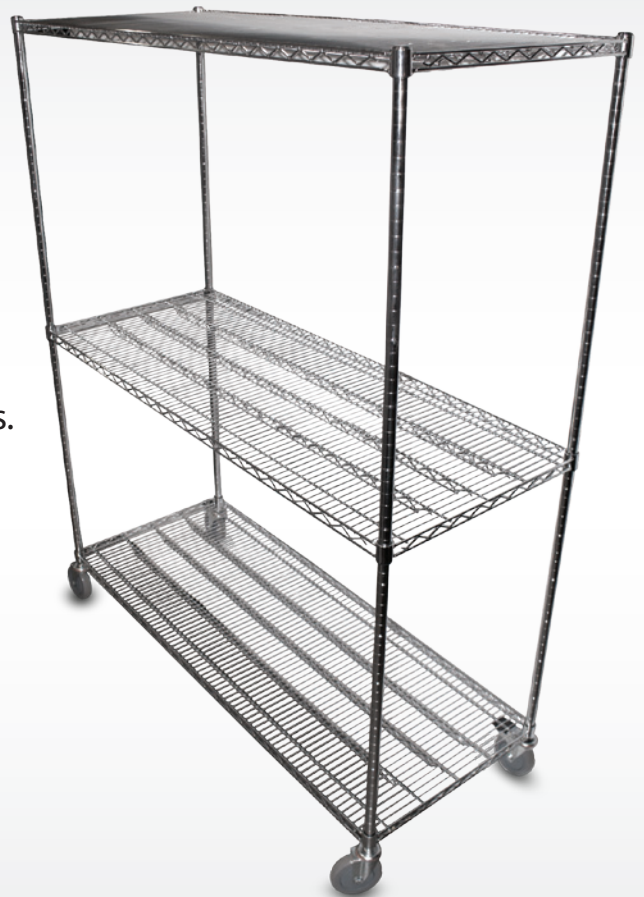

## premium propagation stand

- The Premium Propagation Stand is an easy to assemble shelving system for up to ten propagation trays.
- With a width of less than two feet it leaves you more space to carry out other tasks in your room and optimizes your growing efforts.
- It's also complete with locking wheels for increased stability.
- By adding the right grow lamps and mini-greenhouses you'll have the ultimate propagation system that any serious gardener would be proud of.